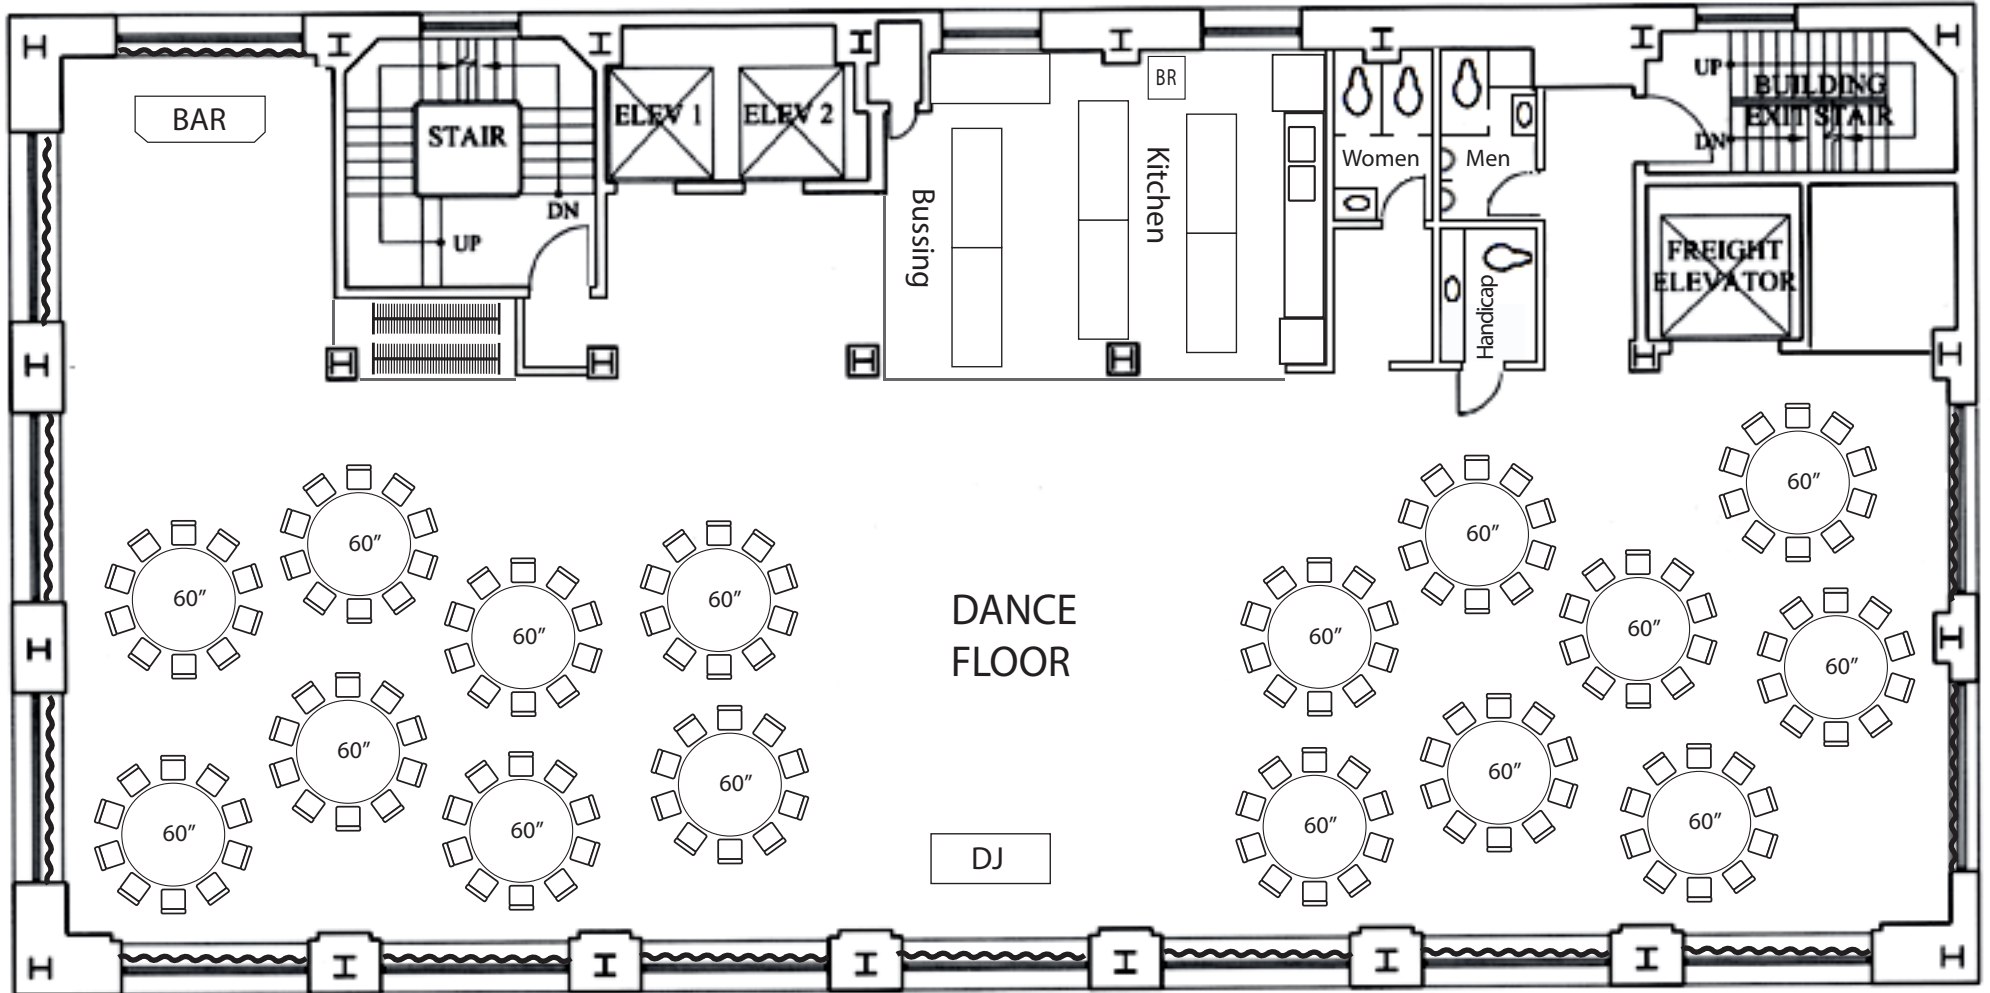

MIDTOWN LOFT  
11th Floor Seating for 160 People

16 Tables x 10 per = 160 People Seated Dinner